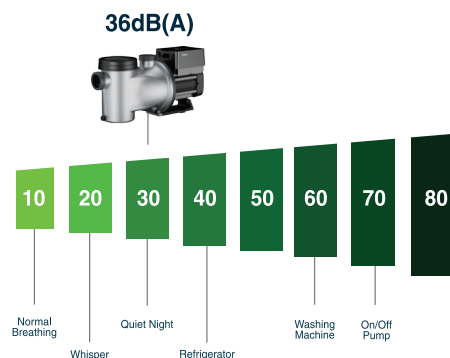

Best of Both World

Thanks to the Pro mode, our pump can intelligently adjust its flow, adapting in real-time to the pipeline pressure.

The result ?

You enjoy continuous perfect filtration while saving on your electricity bill.

Built-in Wi-Fi module

Control your device remotely with the Moov App.

Take control of your power consumption!

With the simplified interface of the Moov AI pump, you can easily schedule the timer yourself. This allows you to vary the power of your pump throughout the day.

Unparalleled silence

Quieter than a refrigerator, it provides you with the peace and serenity you deserve. Enjoy your pool in complete tranquility.